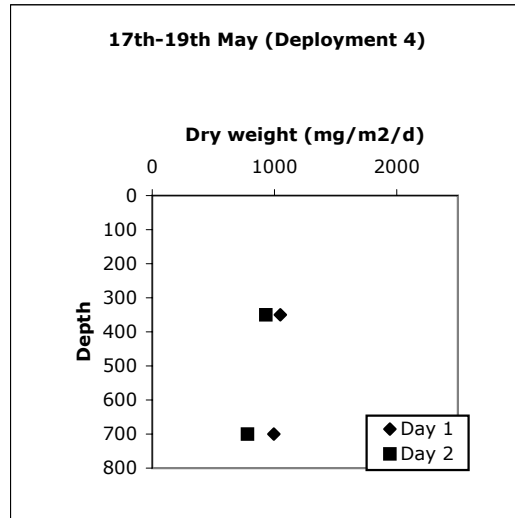

Lampitt trap data
Perry Knorr 2007-099

Trap/Deployment