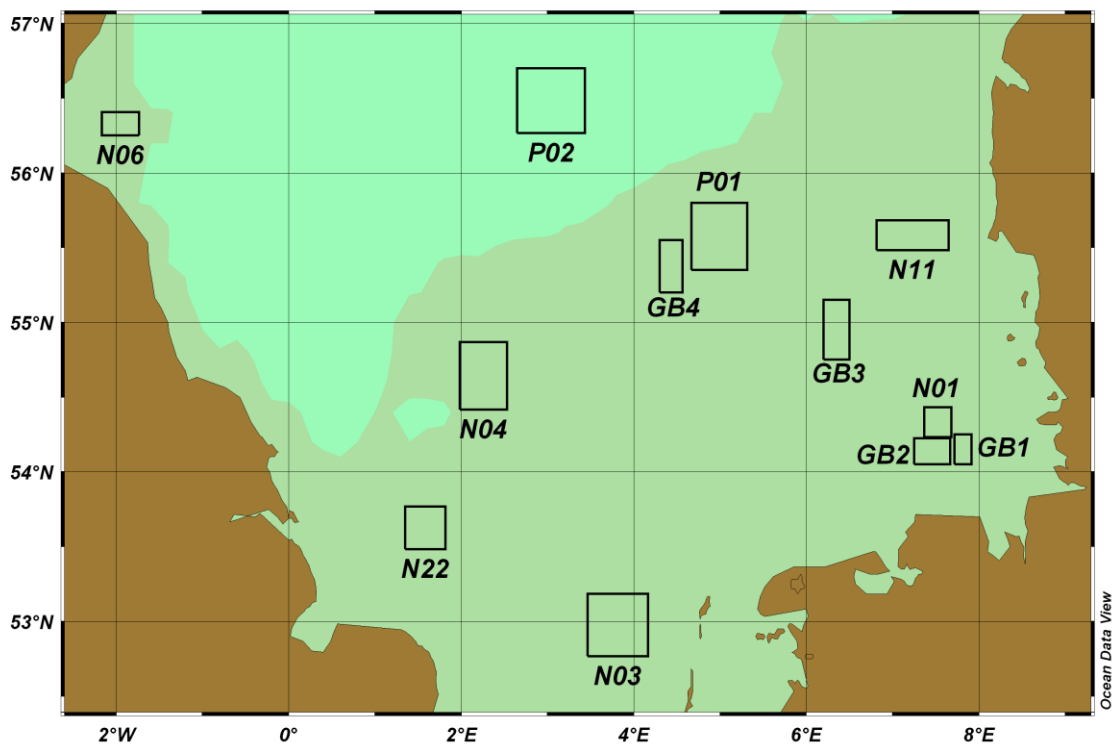

Fig. 1: Cruise 336 RV ,Walther Herwig III', 24.08. – 06.09.2010, Location of sampling sites, North Sea

Fig 1a: Cruise 336 RV ,Walther Herwig III', 24.08. – 06.09.2010, Location of sampling sites, BalticSea