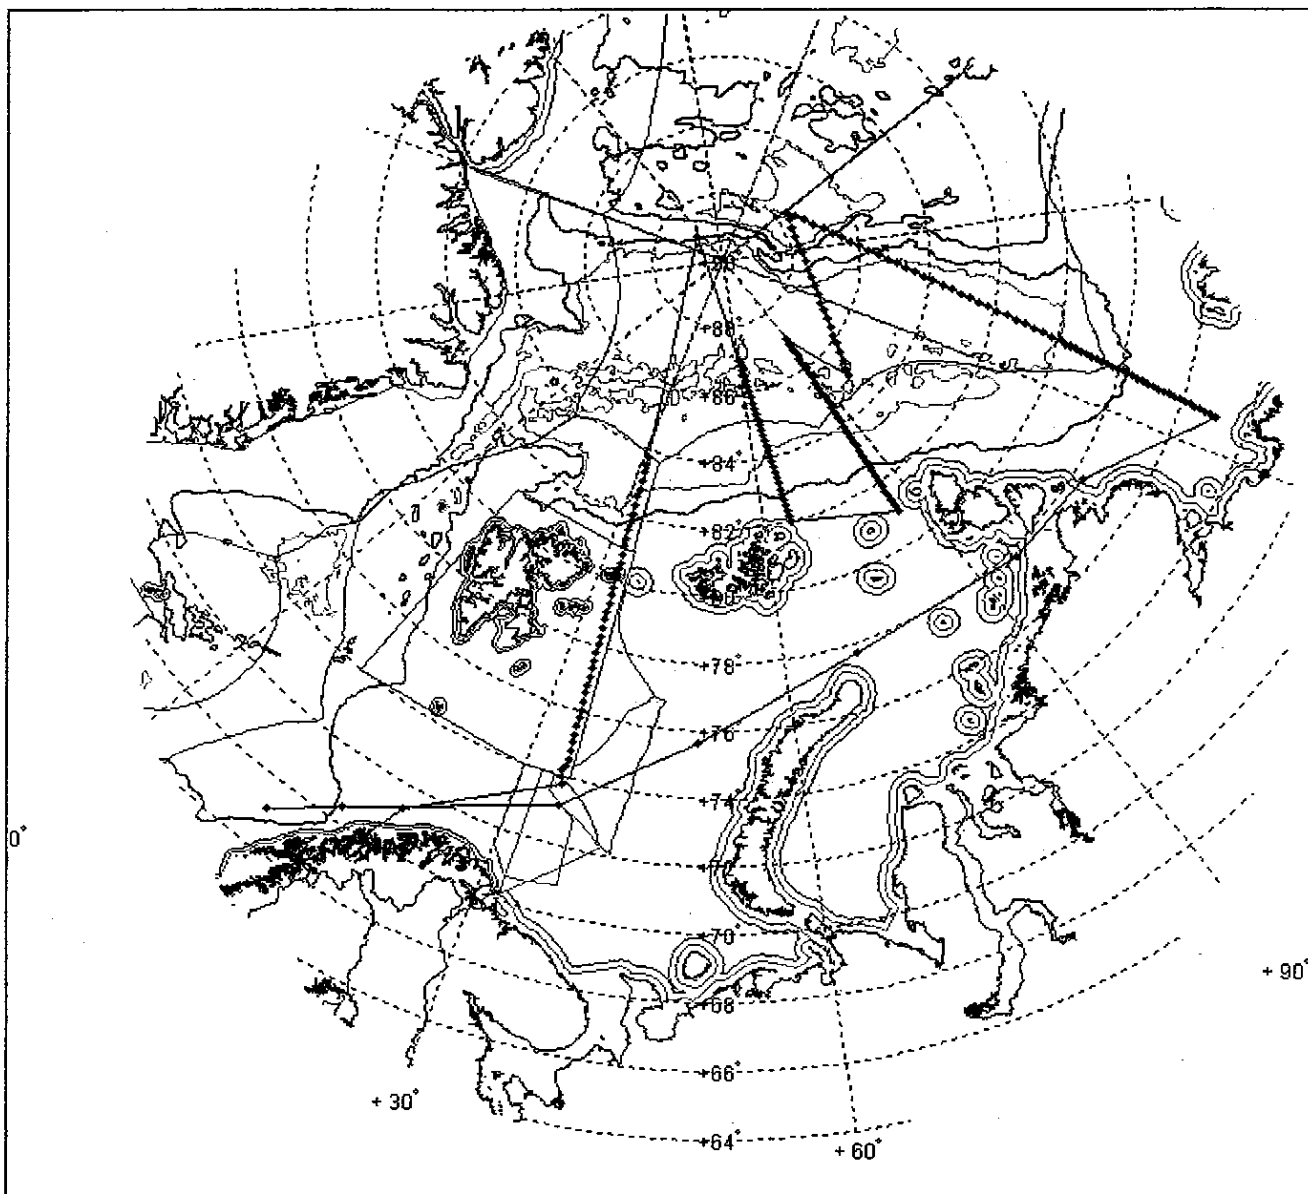

Attachment 1

Map for Polarstern cruise ARKXXII/2 (28.7. bis 10.10. 2007, from Tromsø to Bremerhaven)

Red dots: planned research stations,

Green and brown lines are depth contours, the blue and red lines note borders of national EEZ and of national waters.