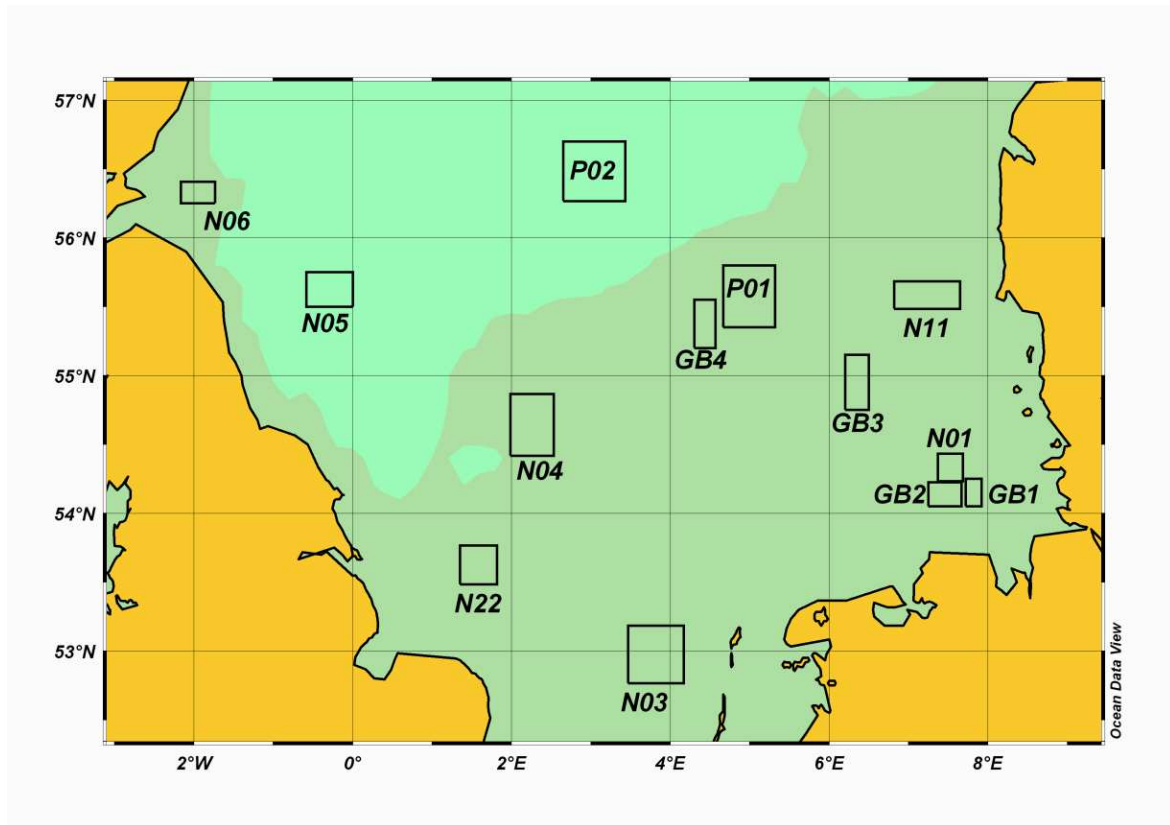

Fig. 1: Cruise 357 RV ,Walther Herwig III', 23.08. – 07.09.2011, Location of sampling sites, North Sea

Fig 1a: Cruise 357 RV ,Walther Herwig III', 23.08. – 07.09.2012, Location of sampling sites, BalticSea