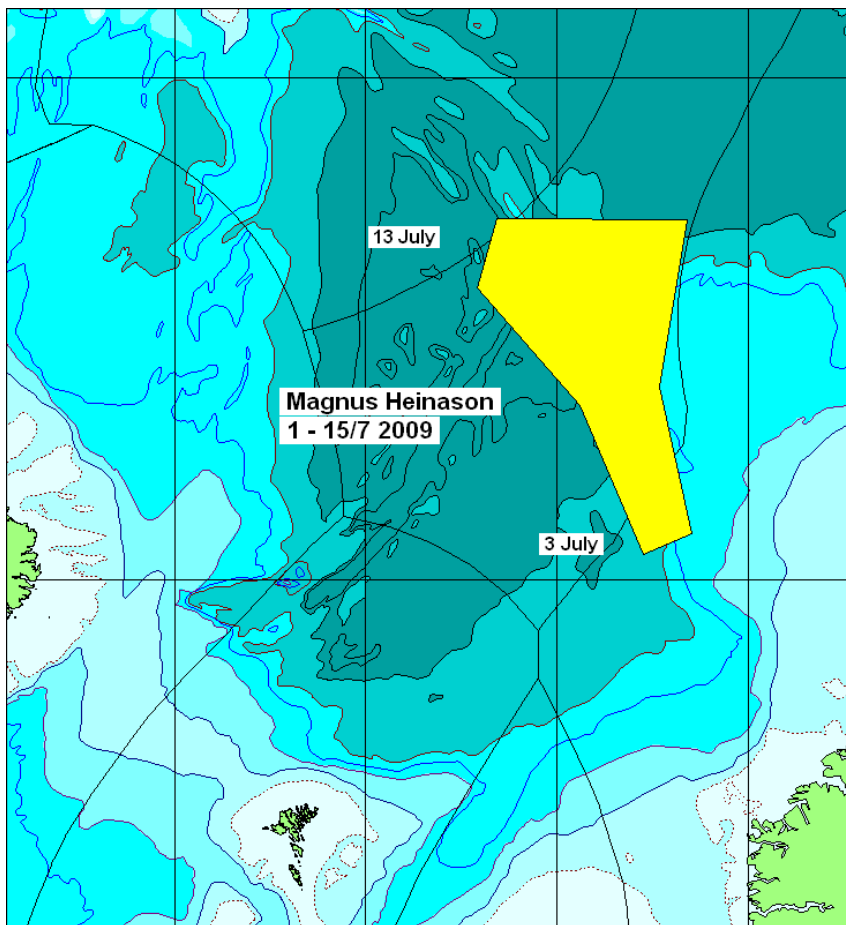

Location of proposed salmon sampling areas in the North Atlantic in 2008 and 2009. The Faroese cruises in July are in the area north of the Faroes (Area 2).

Detail of proposed sampling area for the Faroese survey MH0956 during 1-15. July 2009.