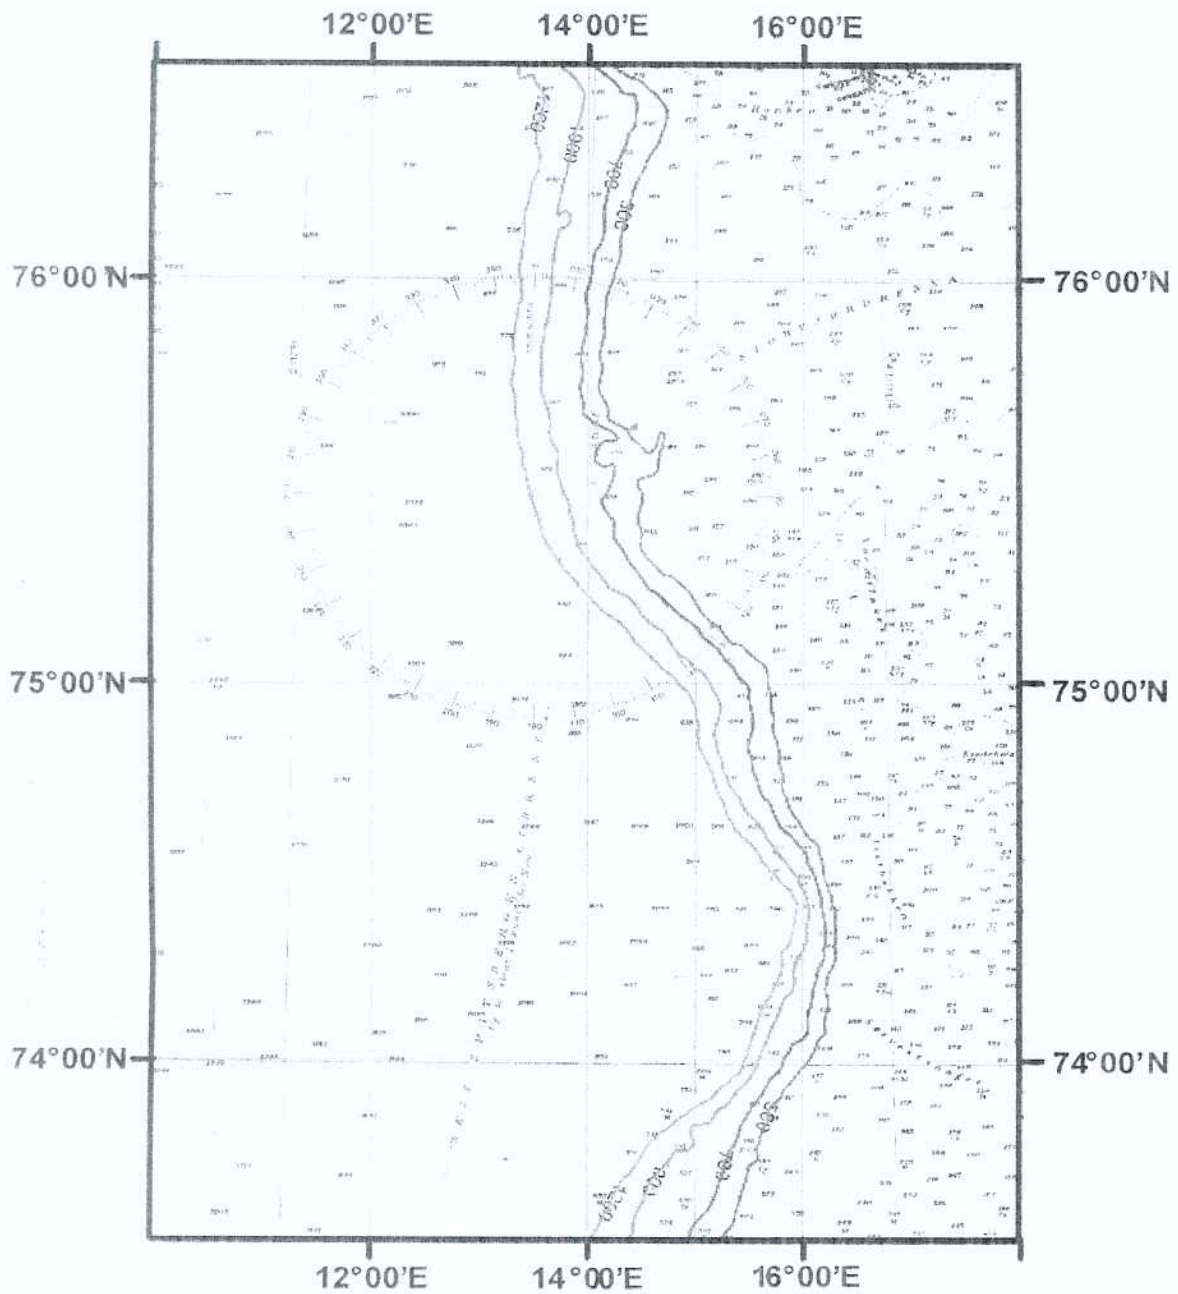

SVB ZONE

105 E 110 E 115 E 120 E 125 E 130 E

75 N 78 N 80 N

105 E 110 E 115 E 120 E 125 E 130 E

Scheduled area of Polish bottom fishing survey in February/ June 2012