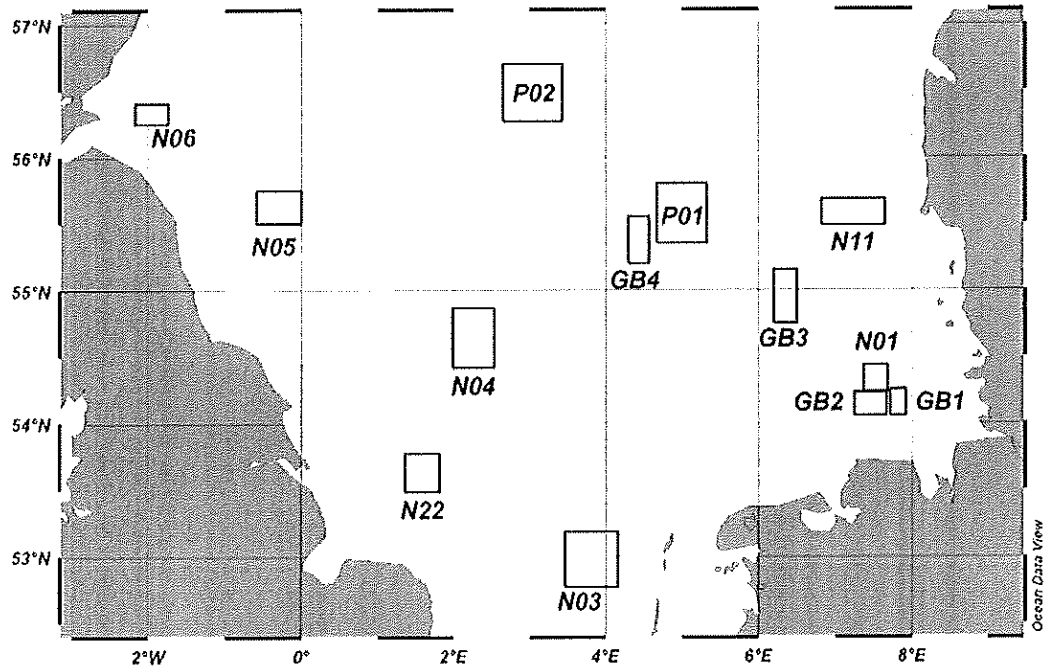

Fig. 1: Cruise 346 RV ,Walther Herwig III', 31.08. – 16.09.2011, Location of sampling sites, North Sea

Fig 1a: Cruise 346 RV ,Walther Herwig III', 31.08. – 16.09.2011, Location of sampling sites, BalticSea