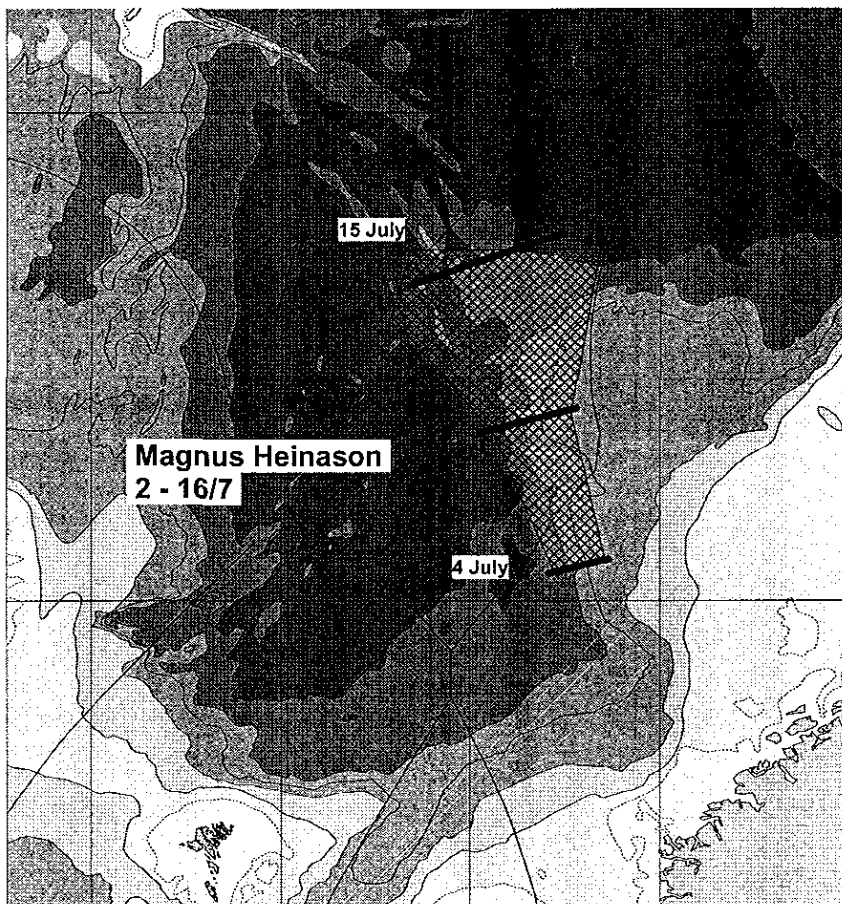

Location of proposed salmon sampling areas in the North Atlantic in 2008 and 2009. The Faroese cruises in July 2008 and 2009 are in the area north of the Faroes (Area 2).

Detail of proposed sampling area for the Faroese survey MH0848 during 2-16. July 2008.